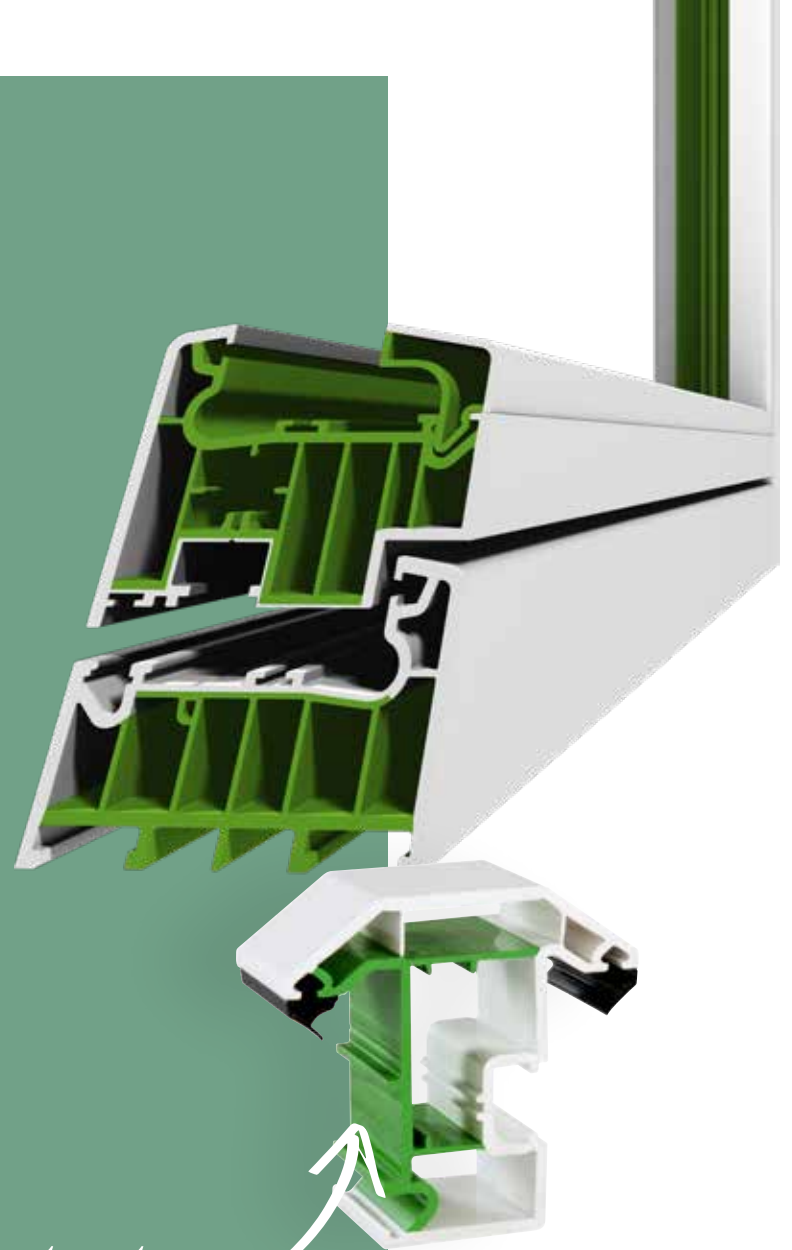

Re-useable and recyclable for hundreds of years

Research has shown that 95% of 'post-consumer' or end-of-life PVC-U windows can be recycled. The official product life for a PVC-U window or door of up to 35 years (BRE) and they can be recycled up to 10 times meaning 350 years of re-use with minimal impact on the environment.

Environmentally responsible component supplier

Eurocell, which manufactures all of the PVC-U components used in our windows and doors, is at the forefront of sustainable developments in the PVC-U industry. The company recycles waste window frames which would otherwise go to landfill. The material is used to manufacture brand new windows, for closed-loop material sustainability.

Our windows and doors represent a genuine sustainable option. Not only because they help reduce CO2 emissions, but also because PVC-U is a fully recyclable material. Each year, tens of thousands of tonnes of PVC-U are recycled, minimising impact on landfill waste sites.

*made with
recycled content*

Coloured content shown for illustrative purposes.

Sustainability awards won by our
PVC-U profiles partner Eurocell