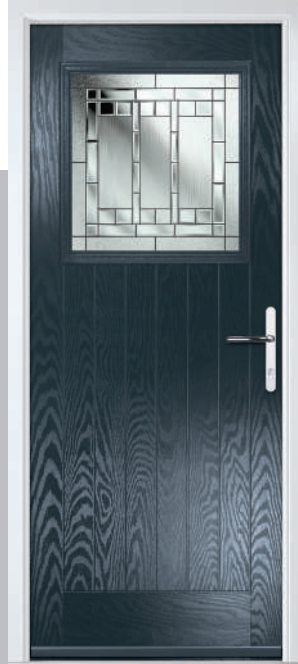

Door Colour: Anthracite Grey

Door Glass: Louisiana