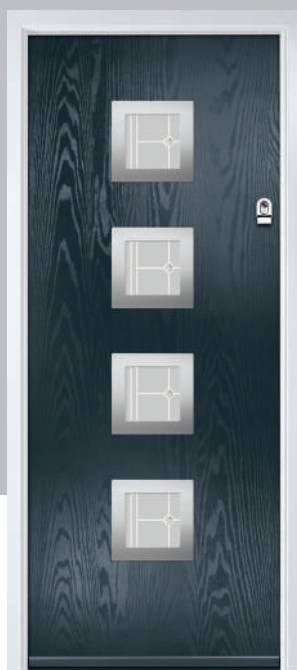

Door Colour: Anthracite Grey
Door Glass: Mercury