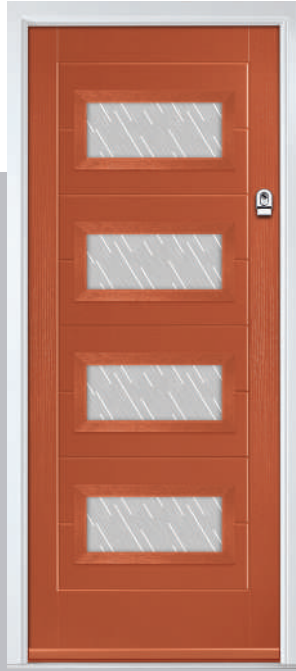

Door Colour: Florida

Door Glass: Skyfall