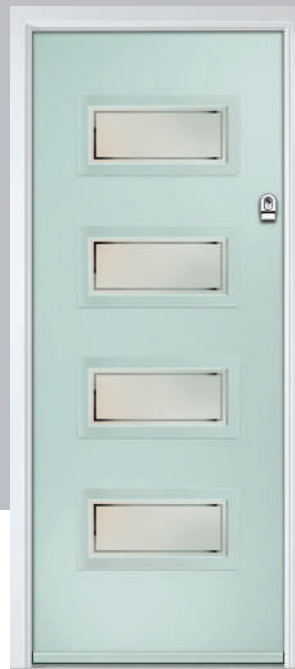

Door Colour: Moonshine
Door Glass: Victorian Border