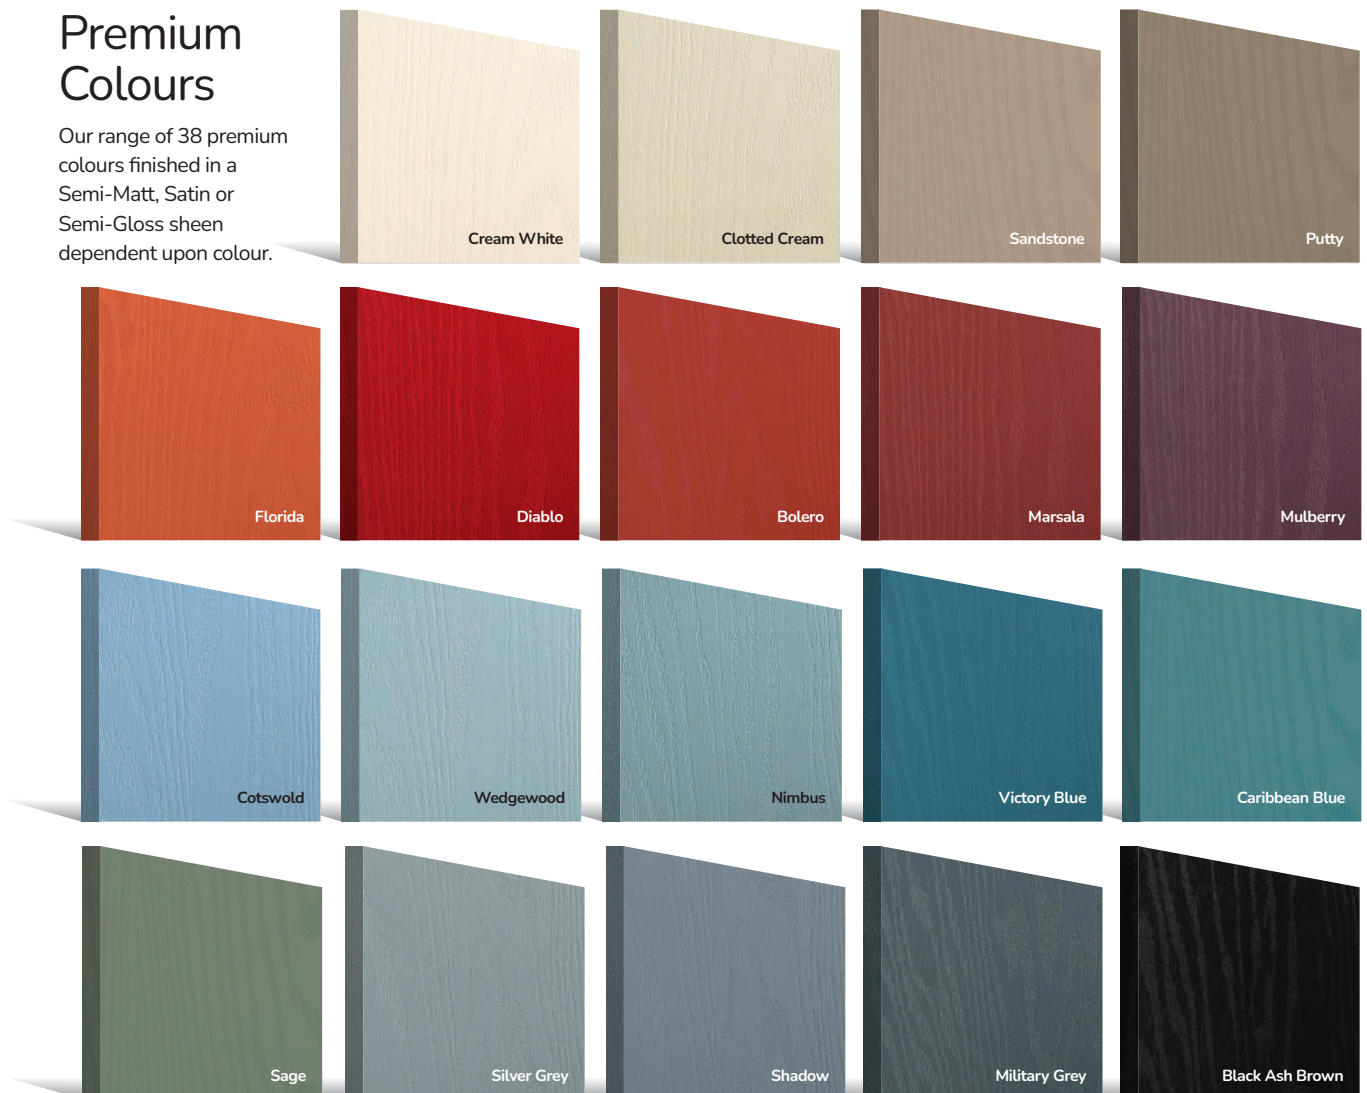

## Standard Colours

A range of 9 external colours with white interior as standard. Coloured both sides is a cost option.

## Premium Colours

Our range of 38 premium colours finished in a Semi-Matt, Satin or Semi-Gloss sheen dependent upon colour.

\*Some RAL colours containing luminous elements are unavailable