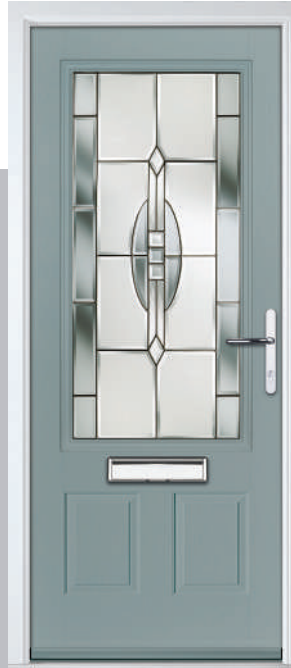

CONTEMPORARY

Trending
Colours