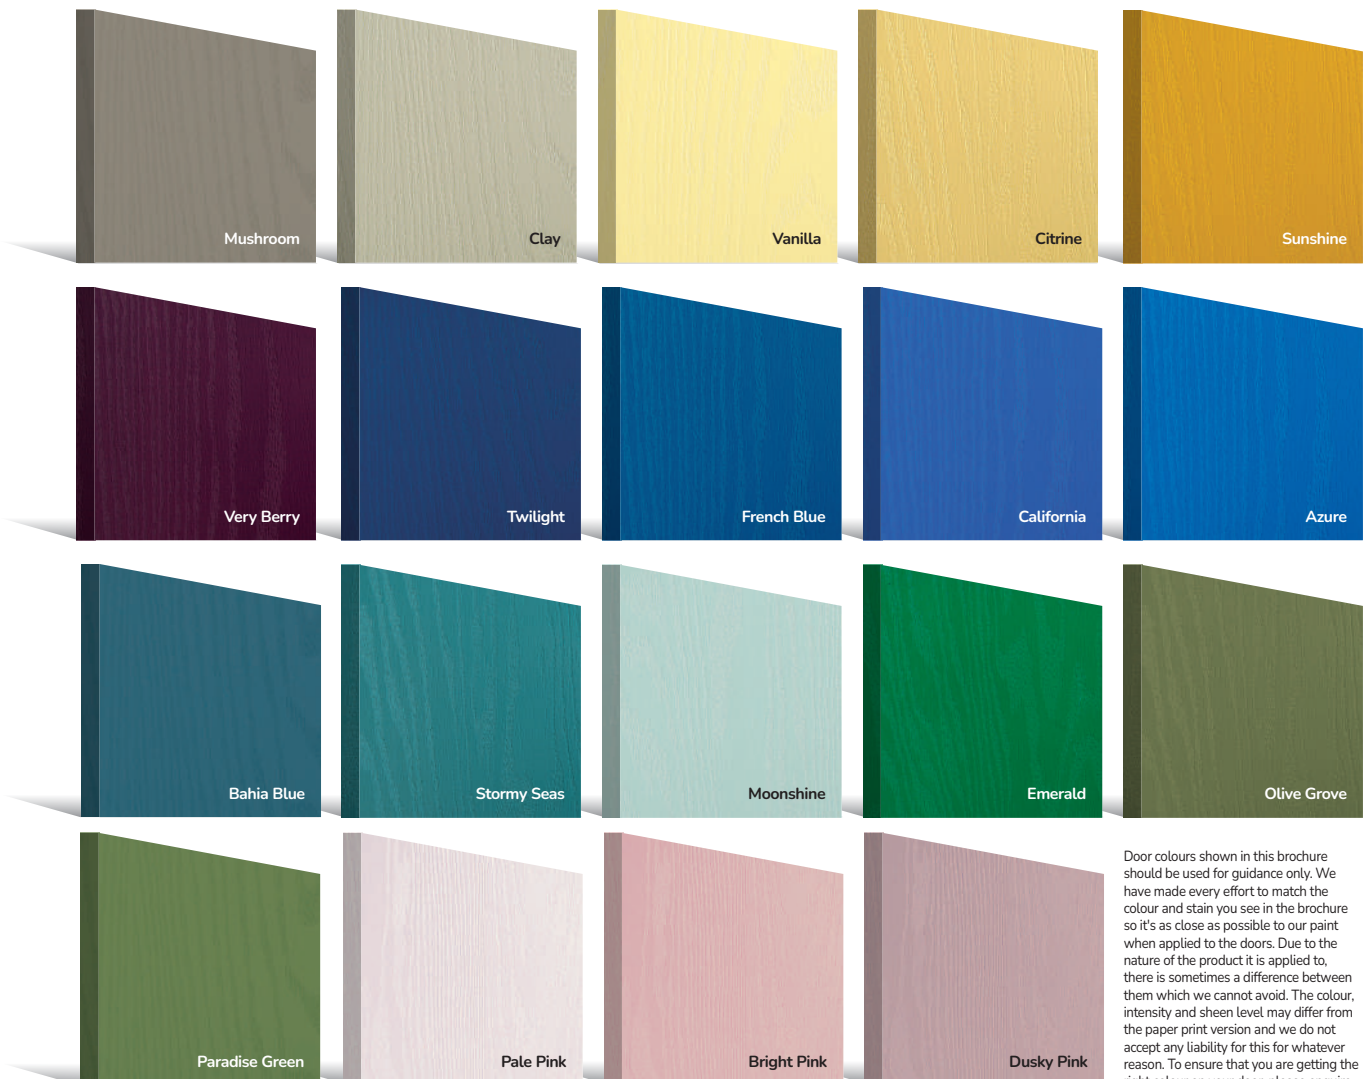

## Standard Colours

A range of 9 external colours with white interior as standard. Coloured both sides is a cost option.

## Premium Colours

Our range of 38 premium colours finished in a Semi-Matt, Satin or Semi-Gloss sheen dependent upon colour.

\*Some RAL colours containing luminous elements are unavailable

## PATiNA

An exciting range of 6 patina colours are available exclusively on the Monza II, Eaton, Knightsbridge, Tatton, Gleneagles, Oulton, Grove and Kings door styles.

Door colours shown in this brochure should be used for guidance only. We have made every effort to match the colour and stain you see in the brochure so it's as close as possible to our paint when applied to the doors. Due to the nature of the product it is applied to, there is sometimes a difference between them which we cannot avoid. The colour, intensity and sheen level may differ from the paper print version and we do not accept any liability for this for whatever reason. To ensure that you are getting the right colour on your door, please enquire about a colour booklet.