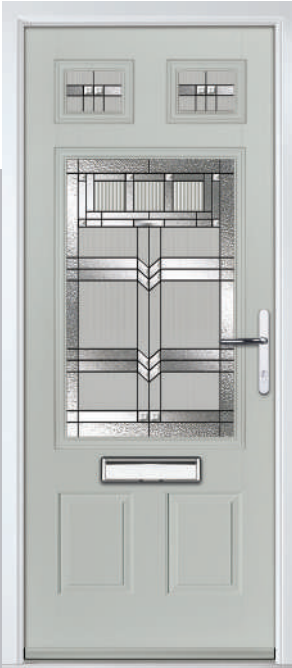

CONTEMPORARY

Trending
Colours