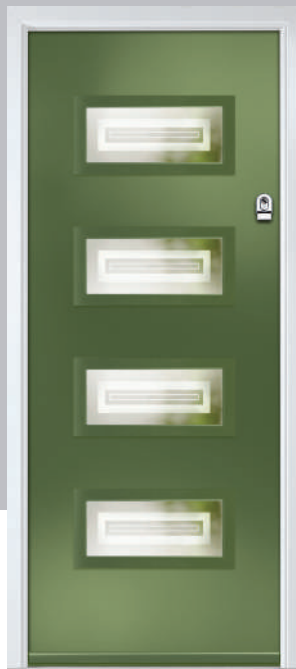

Door Colour: Olive Grove
Door Glass: Cubic