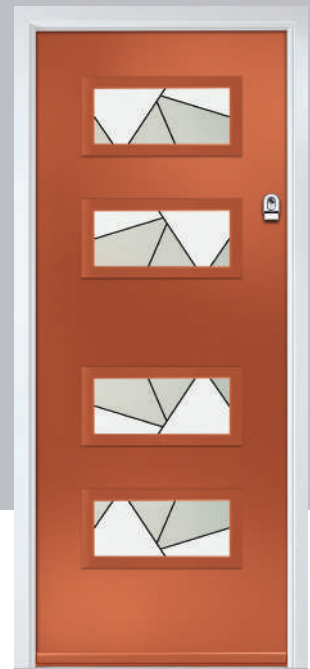

Door Colour: Florida
Door Glass: Tectronic