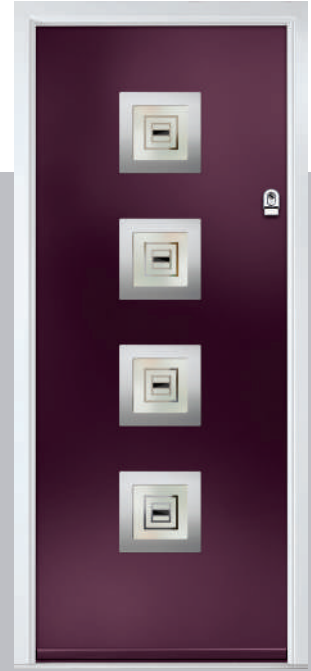

Door Colour: Very Berry

Door Glass: Space

DESIGNER

LINKS DESIGNER DOORS