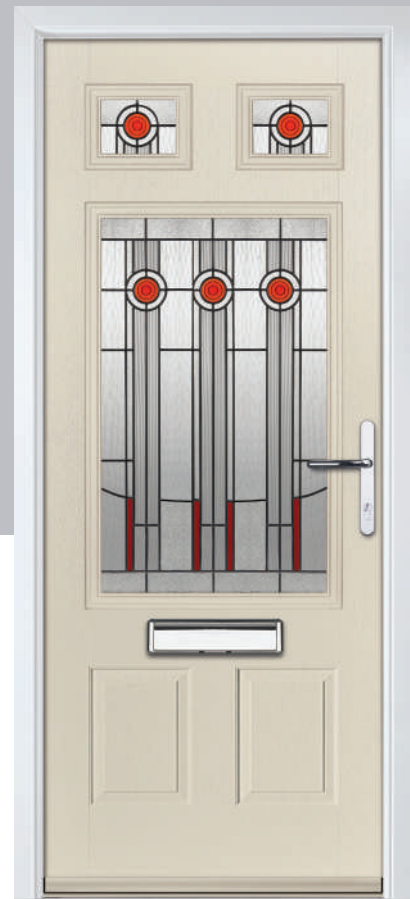

Stormy Seas

Mulberry

Door Colour: **White**

Door Glass: **Graphite**

Door Colour: **Clotted Cream**

Door Glass: **Metropolis**