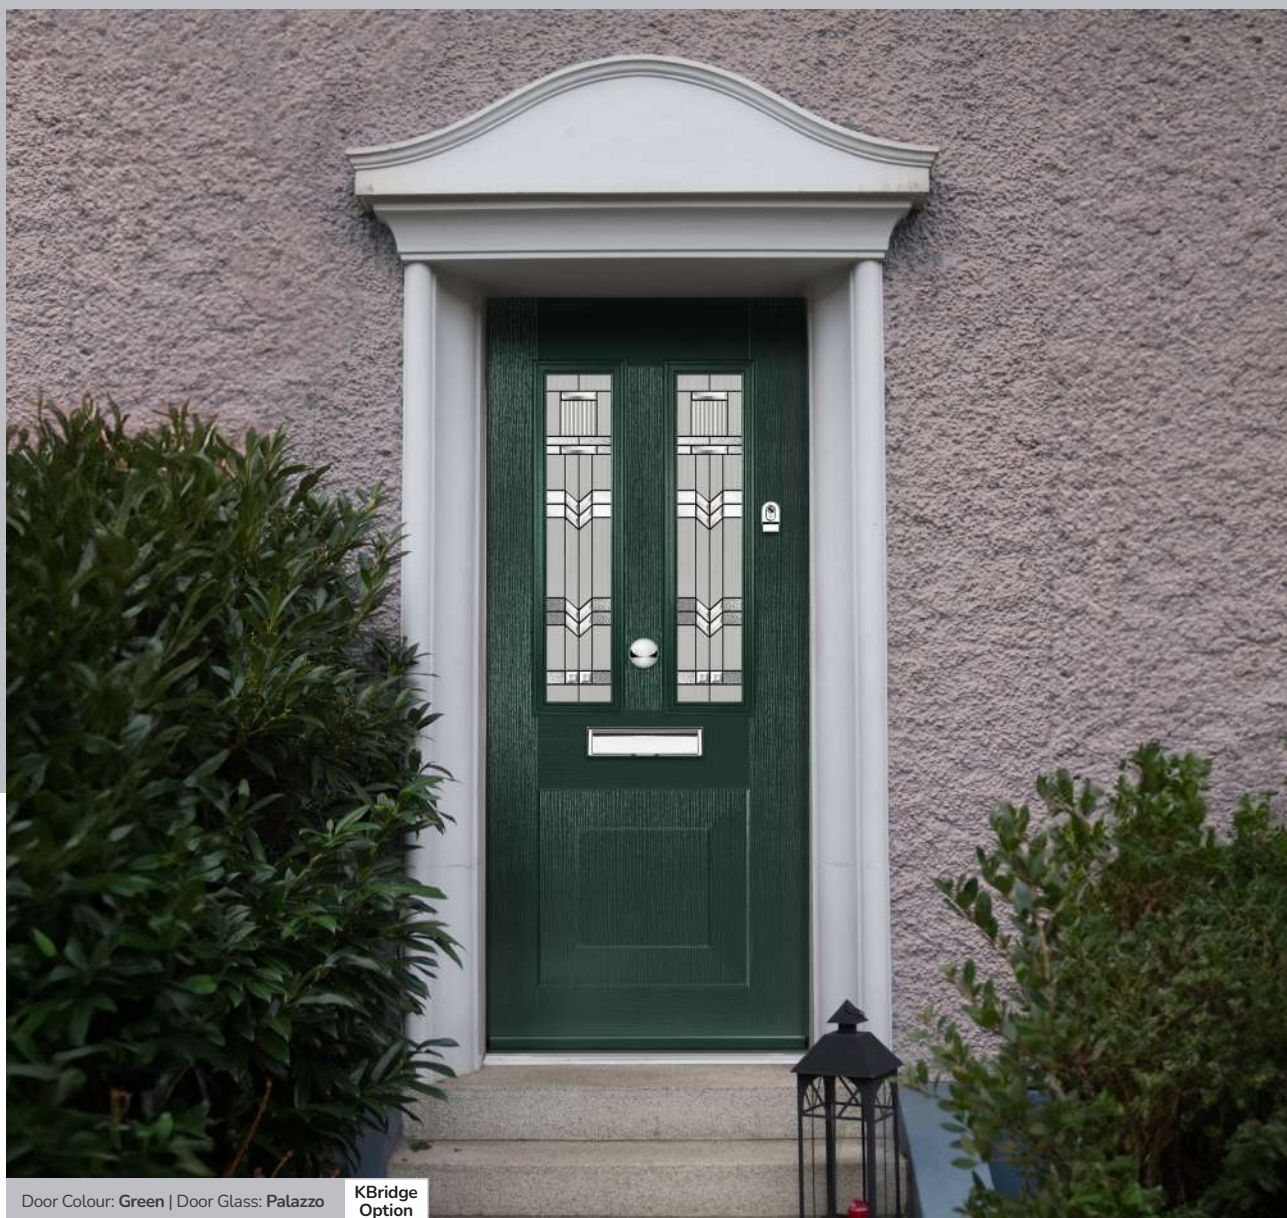

Door Colour: Green | Door Glass: Palazzo
KBridge Option