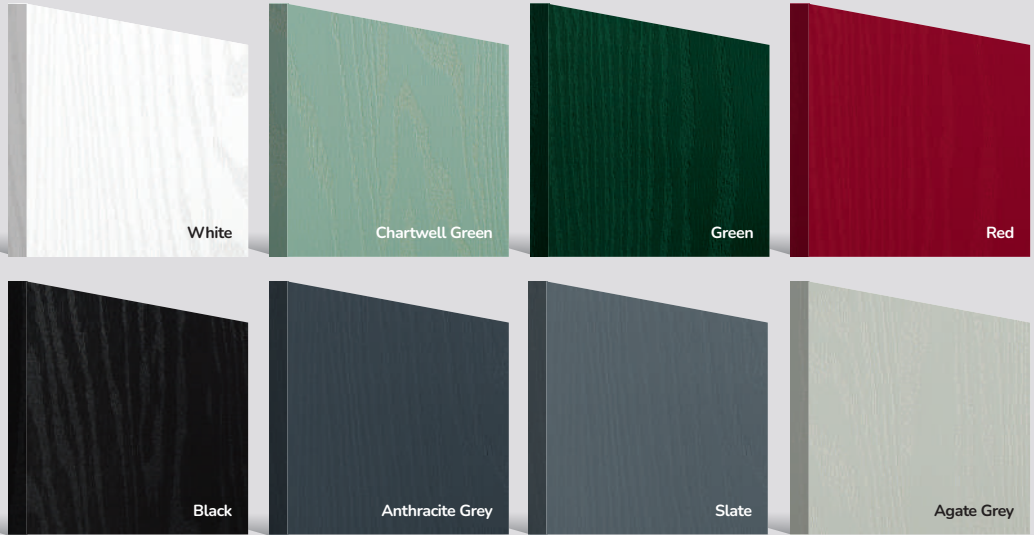

**Links Square**  
Page 75

**Links Oakmont**  
Page 76

**Links Copenhagen**  
Page 76

**Links Augusta**  
Page 77

**Links Augusta Long**  
Page 78

Door Colour: Agate Grey | Door Glass: Victorian Border

## Standard Colours

A range of 9 external colours with white interior as standard. Coloured both sides is a cost option.

## Premium Colours

Our range of 38 premium colours finished in a Semi-Matt, Satin or Semi-Gloss sheen dependent upon colour.

\*Some RAL colours containing luminous elements are unavailable