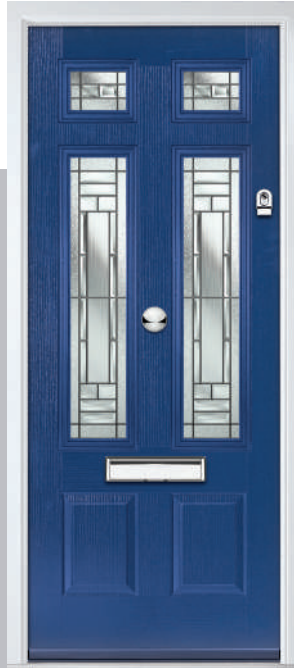

CONTEMPORARY

Trending
Colours