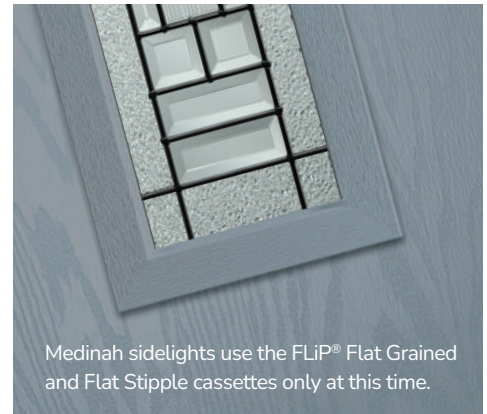

Medinah sidelights use the FLiP® Flat Grained and Flat Stipple cassettes only at this time.