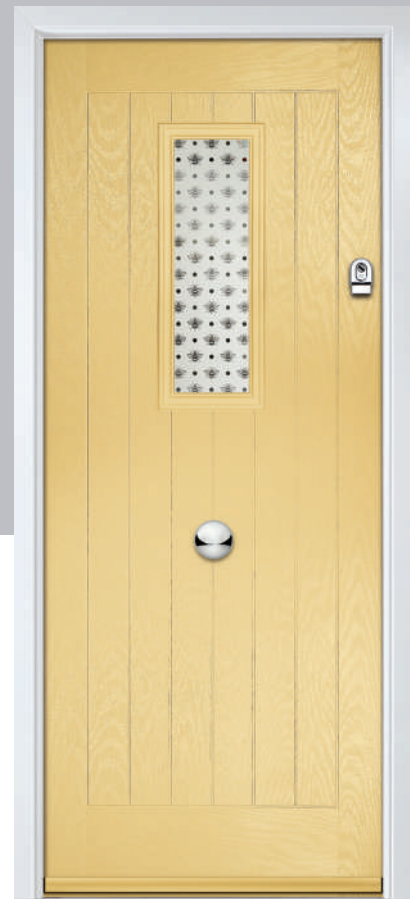

Clay

Cotswold

Door Colour: Citrine

Door Glass: Hive